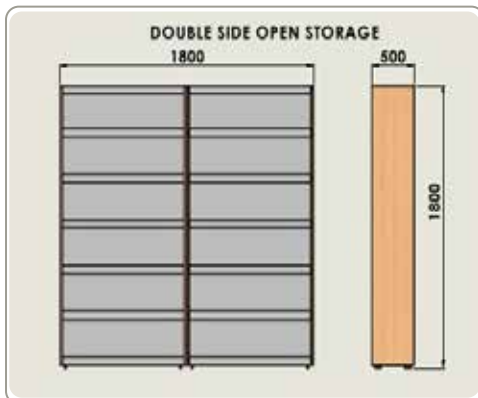

READING TABLE

Size : L 1800 x W 1050 x H 1050

LIBRARY SERIES

READING TABLE

Size : L 1800 x W 1050 x H 1050

E-LEARNING TABLE : 1

Size : L 1500 x W 600 x H 900

LIBRARY SERIES

E - LEARNING TABLE : 2
Size : L 2250 x W 600 x H 1200

E - LEARNING TABLE : 3
Size : L 1500 x W 600 x H 900

LIBRARY SERIES

DOUBLE SIDE OPEN STORAGE

Size : L 1800 x W 500 x H 1800

SINGLE SIDE OPEN STORAGE

Size : L 900 x W 300 x H 1800

LIBRARY SERIES

GLASS STORAGE

Size : L 900 x W 300 x H 1800

PARTIAL STORAGE

Size : L 900 x W 300 x H 1800

LIBRARY SERIES

PARTIAL OPEN STORAGE
Size : L 900 x W 300 x H 1800

CLOSED STORAGE
Size : L 900 x W 300 x H 1800