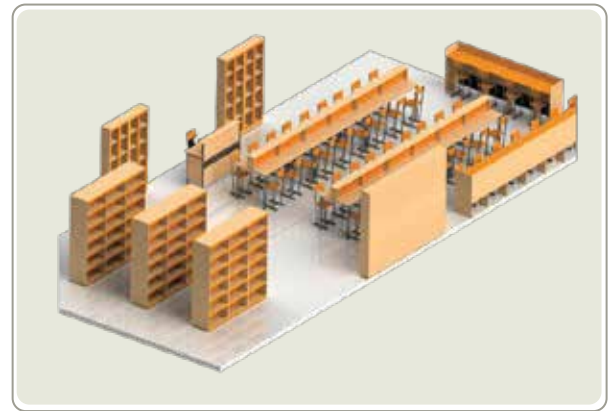

LIBRARY SERIES

LIBRARY LAYOUT