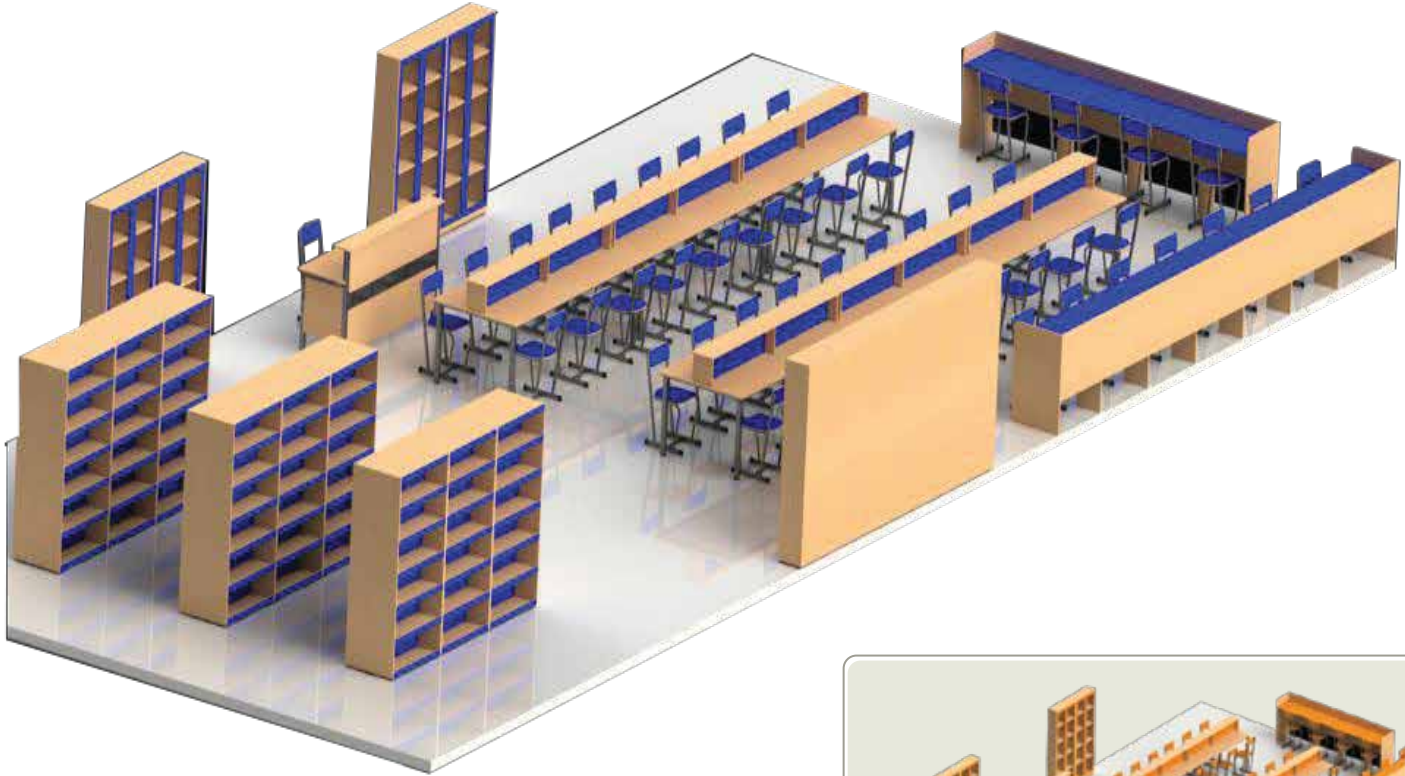

LIBRARY SERIES

LIBRARY LAYOUT