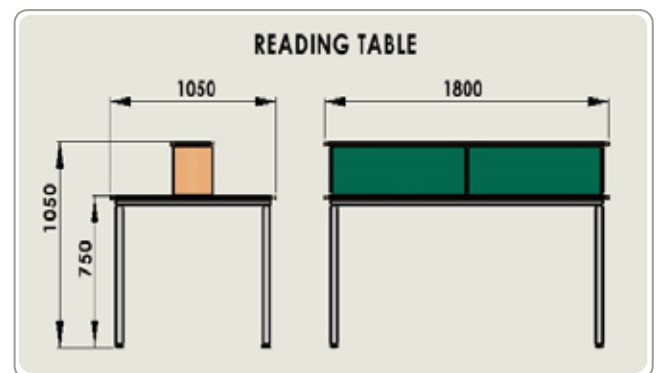

TECH FACE

TOWARDS EXCELLENCE

**LIBRARY
FURNITURE**

TECH FACE FURNITURES INDIA PVT LTD

57-B, Shanthi Farms, Thanneerpanthal Road, Near Kumudham Nagar, Coimbatore - 641035.

LIBRARY SERIES

COUNTER TABLE

Size : L 1800 x W 600 x H 1000

READING TABLE

Size : L 1800 x W 1050 x H 1050

LIBRARY SERIES

READING TABLE

Size : L 1800 x W 1050 x H 1050

E-LEARNING TABLE : 1

Size : L 1500 x W 600 x H 900

LIBRARY SERIES

E - LEARNING TABLE : 2
Size : L 2250 x W 600 x H 1200

E - LEARNING TABLE : 3
Size : L 1500 x W 600 x H 900

LIBRARY SERIES

DOUBLE SIDE OPEN STORAGE

Size : L 1800 x W 500 x H 1800

SINGLE SIDE OPEN STORAGE

Size : L 900 x W 300 x H 1800

LIBRARY SERIES

GLASS STORAGE

Size : L 900 x W 300 x H 1800

PARTIAL STORAGE

Size : L 900 x W 300 x H 1800

LIBRARY SERIES

PARTIAL OPEN STORAGE
Size : L 900 x W 300 x H 1800

CLOSED STORAGE
Size : L 900 x W 300 x H 1800