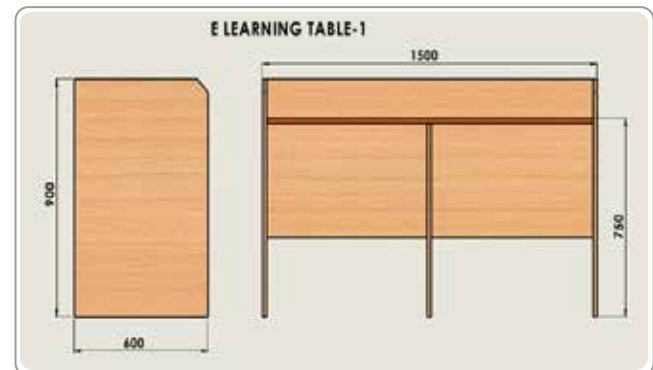

TECH FACE

TOWARDS EXCELLENCE

**LIBRARY
FURNITURE**

TECH FACE FURNITURES INDIA PVT LTD

57-B, Shanthi Farms, Thanneerpanthal Road, Near Kumudham Nagar, Coimbatore - 641035.

LIBRARY SERIES

COUNTER TABLE

Size : L 1800 x W 600 x H 1000

READING TABLE

Size : L 1800 x W 1050 x H 1050

LIBRARY SERIES

READING TABLE

Size : L 1800 x W 1050 x H 1050

E-LEARNING TABLE : 1

Size : L 1500 x W 600 x H 900

LIBRARY SERIES

E - LEARNING TABLE : 2
Size : L 2250 x W 600 x H 1200

E - LEARNING TABLE : 3
Size : L 1500 x W 600 x H 900

LIBRARY SERIES

DOUBLE SIDE OPEN STORAGE

Size : L 1800 x W 500 x H 1800

SINGLE SIDE OPEN STORAGE

Size : L 900 x W 300 x H 1800

LIBRARY SERIES

GLASS STORAGE

Size : L 900 x W 300 x H 1800

PARTIAL STORAGE

Size : L 900 x W 300 x H 1800

LIBRARY SERIES

PARTIAL OPEN STORAGE
Size : L 900 x W 300 x H 1800

CLOSED STORAGE
Size : L 900 x W 300 x H 1800