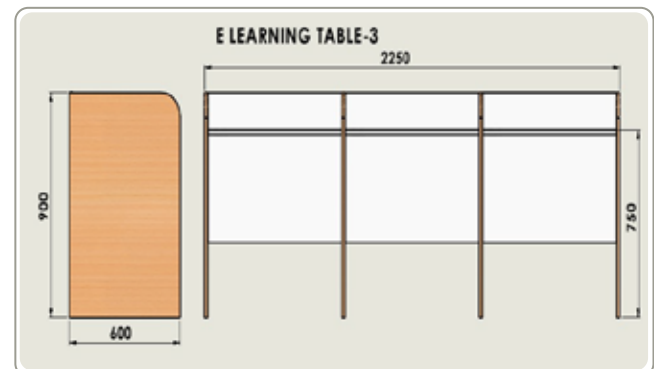

READING TABLE

Size : L 1800 x W 1050 x H 1050

LIBRARY SERIES

READING TABLE

Size : L 1800 x W 1050 x H 1050

E-LEARNING TABLE : 1

Size : L 1500 x W 600 x H 900

LIBRARY SERIES

E - LEARNING TABLE : 2
Size : L 2250 x W 600 x H 1200

E - LEARNING TABLE : 3
Size : L 1500 x W 600 x H 900

LIBRARY SERIES

DOUBLE SIDE OPEN STORAGE

Size : L 1800 x W 500 x H 1800

SINGLE SIDE OPEN STORAGE

Size : L 900 x W 300 x H 1800

LIBRARY SERIES

GLASS STORAGE

Size : L 900 x W 300 x H 1800

PARTIAL STORAGE

Size : L 900 x W 300 x H 1800

LIBRARY SERIES

PARTIAL OPEN STORAGE
Size : L 900 x W 300 x H 1800

CLOSED STORAGE
Size : L 900 x W 300 x H 1800