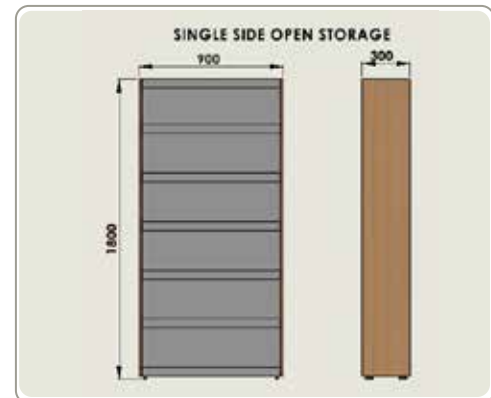

READING TABLE

Size : L 1800 x W 1050 x H 1050

LIBRARY SERIES

READING TABLE

Size : L 1800 x W 1050 x H 1050

E-LEARNING TABLE : 1

Size : L 1500 x W 600 x H 900

LIBRARY SERIES

E - LEARNING TABLE : 2
Size : L 2250 x W 600 x H 1200

E - LEARNING TABLE : 3
Size : L 1500 x W 600 x H 900

LIBRARY SERIES

DOUBLE SIDE OPEN STORAGE

Size : L 1800 x W 500 x H 1800

SINGLE SIDE OPEN STORAGE

Size : L 900 x W 300 x H 1800

LIBRARY SERIES

GLASS STORAGE

Size : L 900 x W 300 x H 1800

PARTIAL STORAGE

Size : L 900 x W 300 x H 1800

LIBRARY SERIES

PARTIAL OPEN STORAGE
Size : L 900 x W 300 x H 1800

CLOSED STORAGE
Size : L 900 x W 300 x H 1800