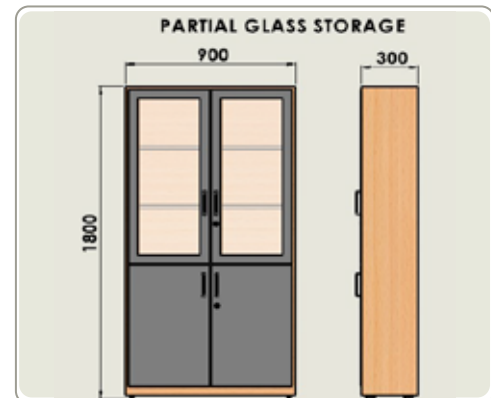

LIBRARY SERIES

GLASS STORAGE

Size : L 900 x W 300 x H 1800

PARTIAL STORAGE

Size : L 900 x W 300 x H 1800

LIBRARY SERIES

PARTIAL OPEN STORAGE
Size : L 900 x W 300 x H 1800

CLOSED STORAGE
Size : L 900 x W 300 x H 1800