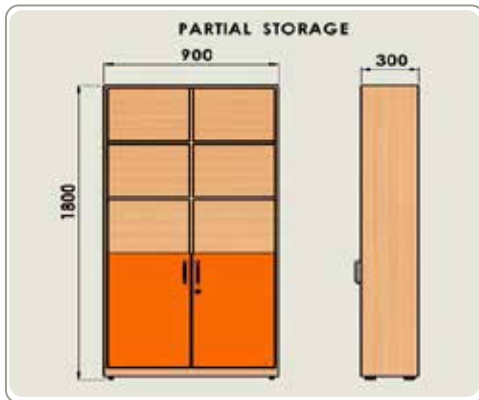

E - LEARNING TABLE : 2
Size : L 2250 x W 600 x H 1200

E - LEARNING TABLE : 3
Size : L 1500 x W 600 x H 900

LIBRARY SERIES

DOUBLE SIDE OPEN STORAGE

Size : L 1800 x W 500 x H 1800

SINGLE SIDE OPEN STORAGE

Size : L 900 x W 300 x H 1800

LIBRARY SERIES

GLASS STORAGE

Size : L 900 x W 300 x H 1800

PARTIAL STORAGE

Size : L 900 x W 300 x H 1800

LIBRARY SERIES

PARTIAL OPEN STORAGE
Size : L 900 x W 300 x H 1800

CLOSED STORAGE
Size : L 900 x W 300 x H 1800