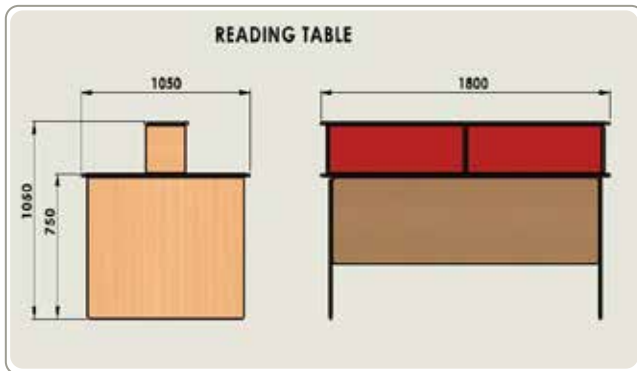

TECH FACE

TOWARDS EXCELLENCE

**LIBRARY
FURNITURE**

TECH FACE FURNITURES INDIA PVT LTD

57-B, Shanthi Farms, Thanneerpanthal Road, Near Kumudham Nagar, Coimbatore - 641035.

LIBRARY SERIES

COUNTER TABLE

Size : L 1800 x W 600 x H 1000

READING TABLE

Size : L 1800 x W 1050 x H 1050

LIBRARY SERIES

READING TABLE

Size : L 1800 x W 1050 x H 1050

E-LEARNING TABLE : 1

Size : L 1500 x W 600 x H 900

LIBRARY SERIES

E - LEARNING TABLE : 2
Size : L 2250 x W 600 x H 1200

E - LEARNING TABLE : 3
Size : L 1500 x W 600 x H 900

LIBRARY SERIES

DOUBLE SIDE OPEN STORAGE

Size : L 1800 x W 500 x H 1800

SINGLE SIDE OPEN STORAGE

Size : L 900 x W 300 x H 1800

LIBRARY SERIES

GLASS STORAGE

Size : L 900 x W 300 x H 1800

PARTIAL STORAGE

Size : L 900 x W 300 x H 1800

LIBRARY SERIES

PARTIAL OPEN STORAGE
Size : L 900 x W 300 x H 1800

CLOSED STORAGE
Size : L 900 x W 300 x H 1800