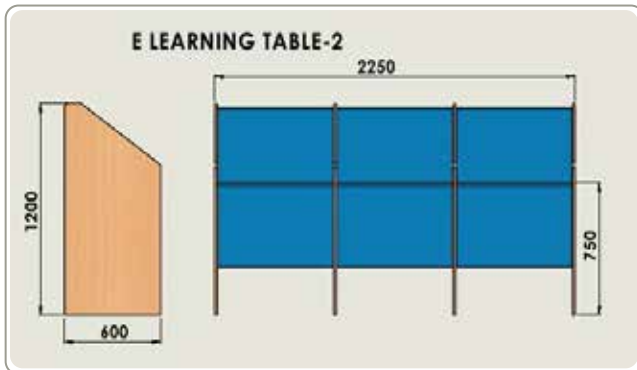

READING TABLE

Size : L 1800 x W 1050 x H 1050

LIBRARY SERIES

READING TABLE

Size : L 1800 x W 1050 x H 1050

E-LEARNING TABLE : 1

Size : L 1500 x W 600 x H 900

LIBRARY SERIES

E - LEARNING TABLE : 2
Size : L 2250 x W 600 x H 1200

E - LEARNING TABLE : 3
Size : L 1500 x W 600 x H 900

LIBRARY SERIES

DOUBLE SIDE OPEN STORAGE

Size : L 1800 x W 500 x H 1800

SINGLE SIDE OPEN STORAGE

Size : L 900 x W 300 x H 1800

LIBRARY SERIES

GLASS STORAGE

Size : L 900 x W 300 x H 1800

PARTIAL STORAGE

Size : L 900 x W 300 x H 1800

LIBRARY SERIES

PARTIAL OPEN STORAGE
Size : L 900 x W 300 x H 1800

CLOSED STORAGE
Size : L 900 x W 300 x H 1800