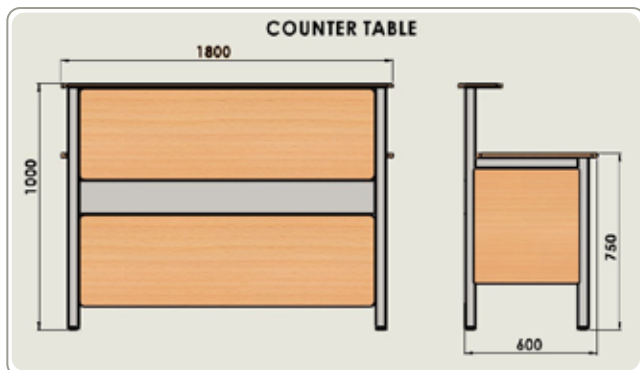

TECH FACE

TOWARDS EXCELLENCE

**LIBRARY
FURNITURE**

TECH FACE FURNITURES INDIA PVT LTD

57-B, Shanthi Farms, Thanneerpanthal Road, Near Kumudham Nagar, Coimbatore - 641035.

LIBRARY SERIES

COUNTER TABLE

Size : L 1800 x W 600 x H 1000

READING TABLE

Size : L 1800 x W 1050 x H 1050

LIBRARY SERIES

READING TABLE

Size : L 1800 x W 1050 x H 1050

E-LEARNING TABLE : 1

Size : L 1500 x W 600 x H 900

LIBRARY SERIES

E - LEARNING TABLE : 2
Size : L 2250 x W 600 x H 1200

E - LEARNING TABLE : 3
Size : L 1500 x W 600 x H 900

LIBRARY SERIES

DOUBLE SIDE OPEN STORAGE

Size : L 1800 x W 500 x H 1800

SINGLE SIDE OPEN STORAGE

Size : L 900 x W 300 x H 1800

LIBRARY SERIES

GLASS STORAGE

Size : L 900 x W 300 x H 1800

PARTIAL STORAGE

Size : L 900 x W 300 x H 1800

LIBRARY SERIES

PARTIAL OPEN STORAGE
Size : L 900 x W 300 x H 1800

CLOSED STORAGE
Size : L 900 x W 300 x H 1800