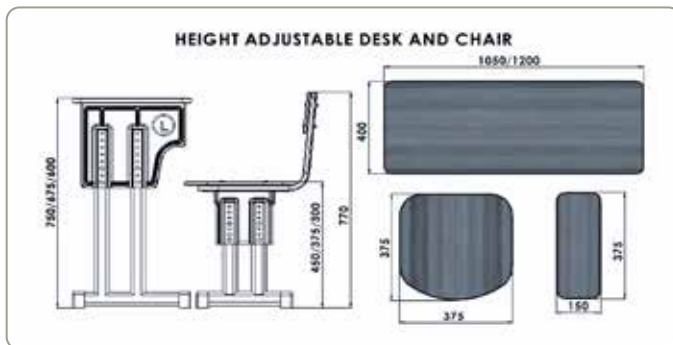

TECH FACE

TOWARDS EXCELLENCE

**INSTITUTIONAL
FURNITURE**

TECH FACE FURNITURES INDIA PVT LTD

57-B, Shanthi Farms, Thanneerpanthal Road, Near Kumudham Nagar, Coimbatore - 641035.

LEVELER SERIES

LEVELER - ALFA - 001

Desk : L 1050 x W 400 x H 600 - 750
Chair : L 375 x W 375 x H 300 - 450

LEVELER - ALFA - 002

Desk : L 600 x W 400 x H 600 - 750
Chair : L 375 x W 375 x H 300 - 450

Specification

- Plywood Desk Top & Seat / Backrest
- Epoxy Spray Coated Paint Finish
- Height Adjustable Desk & Chairs
- Bottom Bush & Quality Fasteners

LEVELER SERIES

LEVELER - GENIUS - 001

Desk : L 1050 x W 400 x H 600 - 750
Chair : L 375 x W 375 x H 300 - 450

LEVELER - GENIUS - 002

Desk : L 600 x W 400 x H 600 - 750
Chair : L 375 x W 375 x H 300 - 450

Specification