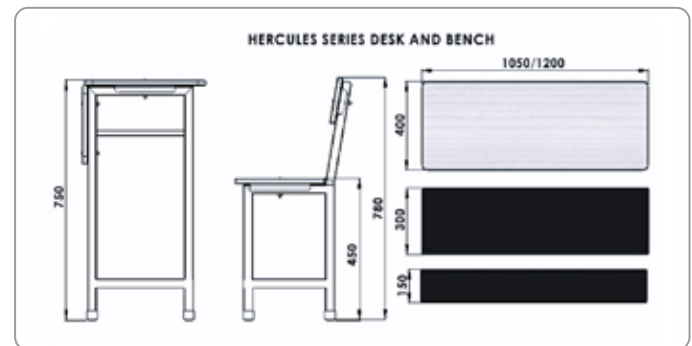

Chair : L 375 x W 375 x H 450

HERCULES - DS - 002

Desk : L 1050 x W 400 x H 750

Chair : L 375 x W 375 x H 450

Specification

- Plywood Desk Top & Seat / Backrest
- Epoxy Spray Coated Paint Finish
- Free Standing Desk & Chairs
- Bottom Bush & Quality Fasteners

HERCULES SERIES

HERCULES - DS - 003

Desk : L 1050 x W 400 x H 750

Bench : L 1050 x W 300 x H 450

HERCULES - DS - 004

Desk : L 1050 x W 400 x H 750

Bench : L 1050 x W 300 x H 450

Specification

- Plywood Desk Top & Seat / Backrest
- Free Standing Desk & Chair
- Epoxy Spray Coated Paint Finish
- Bottom Bush & Quality Fasteners

HERCULES SERIES

HERCULES - DS - 005

Desk : L 1050 x W 400 x H 750

Bench : L 1050 x W 300 x H 450