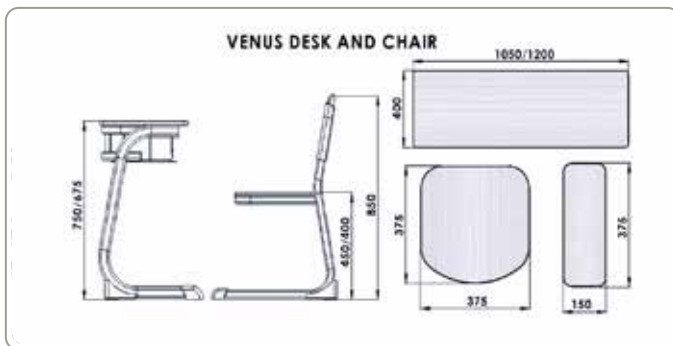

LEVELER SERIES

LEVELER - GENIUS - 001

Desk : L 1050 x W 400 x H 600 - 750
Chair : L 375 x W 375 x H 300 - 450

LEVELER - GENIUS - 002

Desk : L 600 x W 400 x H 600 - 750
Chair : L 375 x W 375 x H 300 - 450

Specification

Chair : L 385 x W 385 x H 400 - 450

VENUS - PL - 002

Desk : L 600 x W 400 x H 675 - 750

Chair : L 385 x W 385 x H 400 - 450

Specification

- Plywood Desk Top & Seat / Backrest
- Epoxy Spray Coated Paint Finish
- Plywood Desk Top & Plastic Seat / Backrest
- Bottom Bush & Quality Fasteners

VENUS SERIES

VENUS - WD - 001

Desk : L 1050 x W 400 x H 675 - 750
Chair : L 375 x W 375 x H 400 - 450

VENUS - WD - 002

Desk : L 600 x W 400 x H 675 - 750
Chair : L 375 x W 375 x H 400 - 450

Specification

- Plywood Desk Top & Seat / Backrest
- Epoxy Spray Coated Paint Finish
- Height Customization Available
- Bottom Bush & Quality Fasteners

INTEG 700 SERIES

INTEG 700 - 4S - 001

Desk : L 1800 x W 400 x H 750

Bench : L 1800 x W 300 x H 450

INTEG 700 - DS - 001

Desk : L 1050 x W 400 x H 750

Bench : L 1050 x W 300 x H 450

Specification