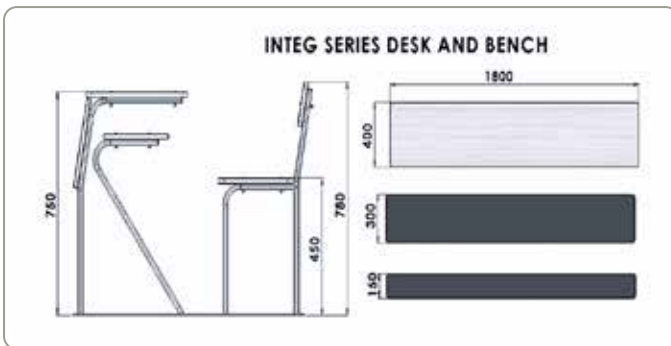

INTEG 700 SERIES

INTEG 700 - 4S - 001

Desk : L 1800 x W 400 x H 750

Bench : L 1800 x W 300 x H 450

INTEG 700 - DS - 001

Desk : L 1050 x W 400 x H 750

Bench : L 1050 x W 300 x H 450

Specification

- Plywood Desk Top & Seat / Backrest
- Epoxy Spray Coated Paint Finish
- Height Customization Available
- Bottom Bush & Quality Fasteners

INTEG 700 SERIES

INTEG 700 - 4S - 002

Desk : L 1800 x W 400 x H 750

Bench : L 1800 x W 300 x H 450

INTEG 700 - DS - 002

Desk : L 1050 x W 400 x H 750

Bench : L 1050 x W 300 x H 450

Specification

- Plywood Desk Top & Seat / Backrest
- Epoxy Spray Coated Paint Finish
- Height Customization Available
- Bottom Bush & Quality Fasteners