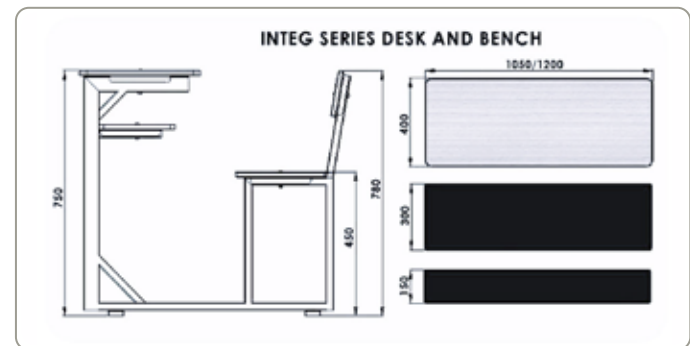

INTEG 700 SERIES

INTEG 700 - DS - 006

Desk : L 1050 x W 400 x H 750
Bench : L 1050 x W 300 x H 450

INTEG 700 - DS - 007

Desk : L 1050 x W 400 x H 750
Bench : L 1050 x W 300 x H 450

Specification

- Plywood Desk Top & Seat / Backrest
- Epoxy Spray Coated Paint Finish
- Height Customization Available
- Bottom Bush & Quality Fasteners

INTEG 700 SERIES

INTEG 700 - DS - 008

Desk : L 1050 x W 400 x H 750

Chair : L 375 x W 375 x H 450

INTEG 700 - DS - 009

Desk : L 1050 x W 400 x H 750

Bench : L 1050 x W 300 x H 450

Specification

- Plywood Desk Top & Seat / Backrest
- Epoxy Spray Coated Paint Finish
- Height Customization Available
- Bottom Bush & Quality Fasteners

HERCULES SERIES

HERCULES - DS - 001

Desk : L 1050 x W 400 x H 750