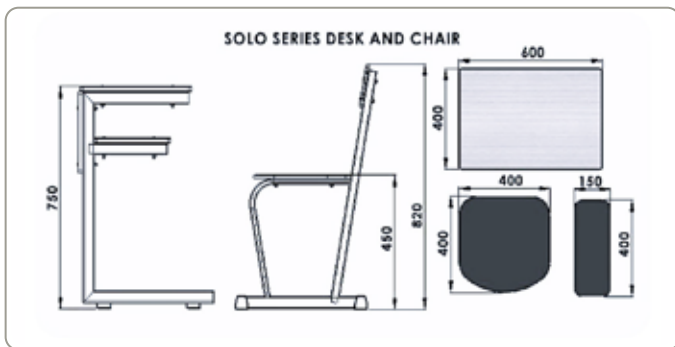

SOLO SERIES

SOLO - SS - 005

Desk : L 600 x W 400 x H 750

Chair : L 400 x W 400 x H 450

SOLO - SS - 006

Desk : L 600 x W 400 x H 750

Chair : L 400 x W 400 x H 450

Specification