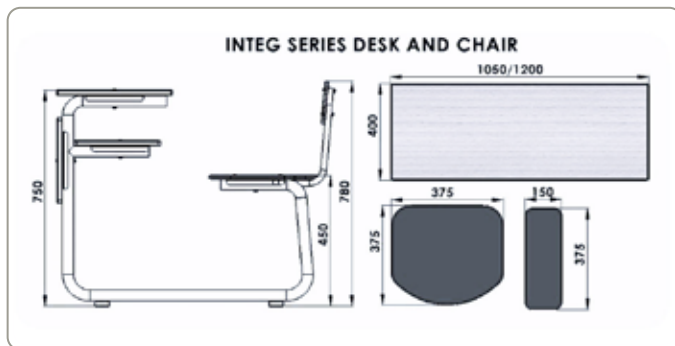

INTEG 700 - DS - 005

Desk : L 1050 x W 400 x H 600-750
Bench : L 1050 x W 300 x H 300 - 450

Specification

- Plywood Desk Top & Seat / Backrest
- Epoxy Spray Coated Paint Finish
- Height Adjustable Desk & Bench
- Bottom Bush & Quality Fasteners

INTEG 700 SERIES

INTEG 700 - DS - 006

Desk : L 1050 x W 400 x H 750
Bench : L 1050 x W 300 x H 450

INTEG 700 - DS - 007

Desk : L 1050 x W 400 x H 750
Bench : L 1050 x W 300 x H 450

Specification

- Plywood Desk Top & Seat / Backrest
- Epoxy Spray Coated Paint Finish
- Height Customization Available
- Bottom Bush & Quality Fasteners

INTEG 700 SERIES

INTEG 700 - DS - 008

Desk : L 1050 x W 400 x H 750

Chair : L 375 x W 375 x H 450

INTEG 700 - DS - 009

Desk : L 1050 x W 400 x H 750

Bench : L 1050 x W 300 x H 450

Specification

- Plywood Desk Top & Seat / Backrest
- Epoxy Spray Coated Paint Finish
- Height Customization Available
- Bottom Bush & Quality Fasteners

HERCULES SERIES

HERCULES - DS - 001

Desk : L 1050 x W 400 x H 750