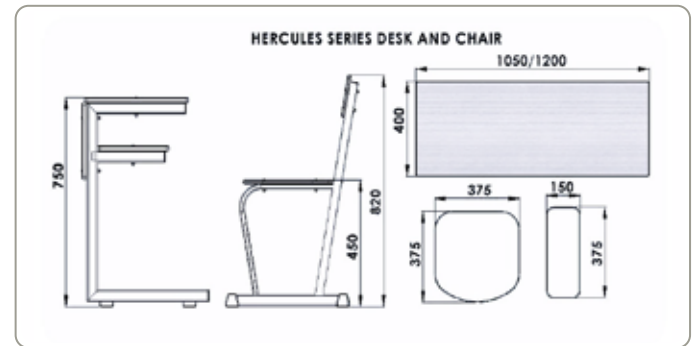

HERCULES SERIES

HERCULES - DS - 003

Desk : L 1050 x W 400 x H 750

Bench : L 1050 x W 300 x H 450

HERCULES - DS - 004

Desk : L 1050 x W 400 x H 750

Bench : L 1050 x W 300 x H 450

Specification

- Plywood Desk Top & Seat / Backrest
- Free Standing Desk & Chair
- Epoxy Spray Coated Paint Finish
- Bottom Bush & Quality Fasteners

HERCULES SERIES

HERCULES - DS - 005

Desk : L 1050 x W 400 x H 750

Bench : L 1050 x W 300 x H 450

HERCULES - DS - 006

Desk : L 1050 x W 400 x H 750

Chair : L 375 x W 375 x H 450

Specification

- Plywood Desk Top & Seat / Backrest
- Epoxy Spray Coated Paint Finish
- Free Standing Desk & Chairs
- Bottom Bush & Quality Fasteners