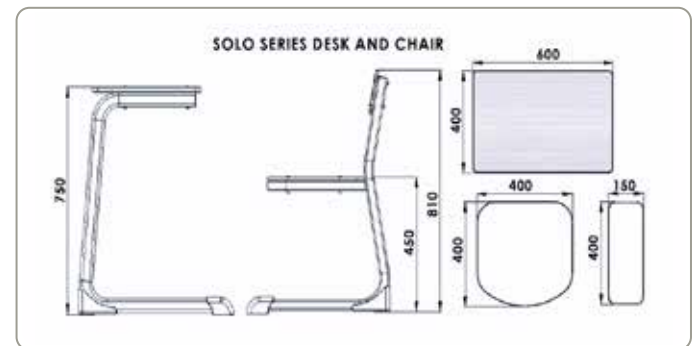

Specification

- Plywood Desk Top & Seat / Backrest
- Epoxy Spray Coated Paint Finish
- Free Standing Desk & Chair
- Bottom Bush & Quality Fasteners