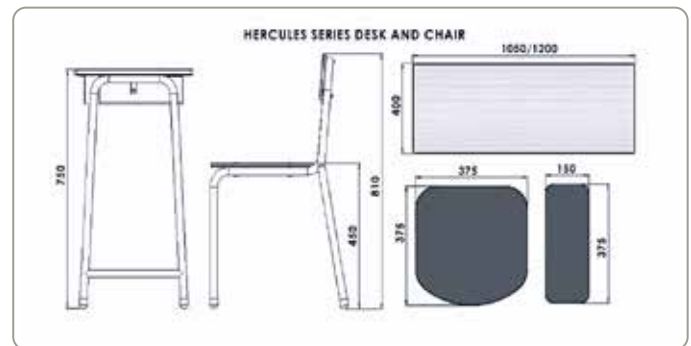

INTEG 700 SERIES

INTEG 700 - DS - 008

Desk : L 1050 x W 400 x H 750

Chair : L 375 x W 375 x H 450

INTEG 700 - DS - 009

Desk : L 1050 x W 400 x H 750

Bench : L 1050 x W 300 x H 450

Specification

- Plywood Desk Top & Seat / Backrest
- Epoxy Spray Coated Paint Finish
- Height Customization Available
- Bottom Bush & Quality Fasteners

HERCULES SERIES

HERCULES - DS - 001

Desk : L 1050 x W 400 x H 750

Chair : L 375 x W 375 x H 450

HERCULES - DS - 002

Desk : L 1050 x W 400 x H 750

Chair : L 375 x W 375 x H 450

Specification

- Plywood Desk Top & Seat / Backrest
- Epoxy Spray Coated Paint Finish
- Free Standing Desk & Chairs
- Bottom Bush & Quality Fasteners