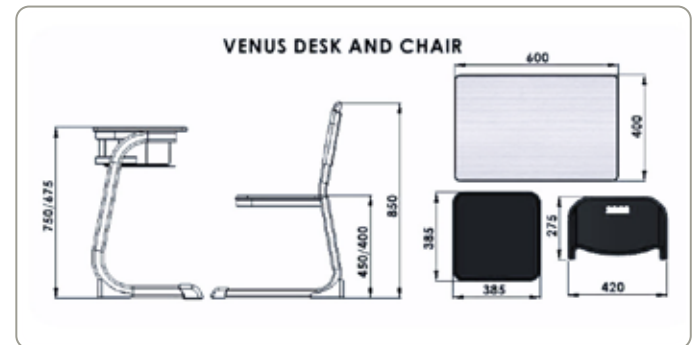

LEVELER SERIES

LEVELER - GENIUS - 001

Desk : L 1050 x W 400 x H 600 - 750
Chair : L 375 x W 375 x H 300 - 450

LEVELER - GENIUS - 002

Desk : L 600 x W 400 x H 600 - 750
Chair : L 375 x W 375 x H 300 - 450

Specification

- Plywood Desk Top & Seat / Backrest
- Epoxy Spray Coated Paint Finish
- Height Adjustable Desk & Chairs
- Bottom Bush & Quality Fasteners

VENUS SERIES

VENUS - PL - 001

Desk : L 1050 x W 400 x H 675 - 750

Chair : L 385 x W 385 x H 400 - 450

VENUS - PL - 002

Desk : L 600 x W 400 x H 675 - 750

Chair : L 385 x W 385 x H 400 - 450

Specification

- Plywood Desk Top & Seat / Backrest
- Epoxy Spray Coated Paint Finish
- Plywood Desk Top & Plastic Seat / Backrest
- Bottom Bush & Quality Fasteners

VENUS SERIES

VENUS - WD - 001

Desk : L 1050 x W 400 x H 675 - 750
Chair : L 375 x W 375 x H 400 - 450

VENUS - WD - 002

Desk : L 600 x W 400 x H 675 - 750
Chair : L 375 x W 375 x H 400 - 450

Specification

- Plywood Desk Top & Seat / Backrest
- Epoxy Spray Coated Paint Finish
- Height Customization Available
- Bottom Bush & Quality Fasteners