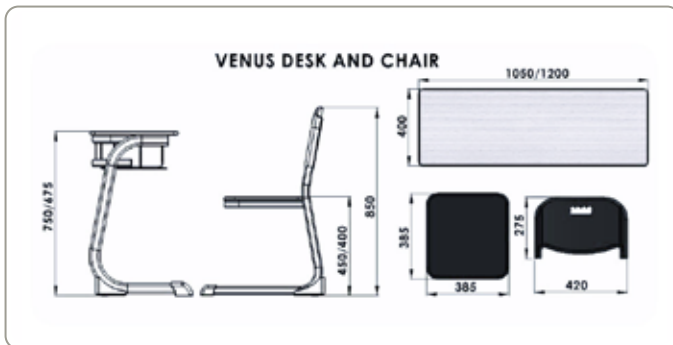

LEVELER SERIES

LEVELER - GENIUS - 001

Desk : L 1050 x W 400 x H 600 - 750
Chair : L 375 x W 375 x H 300 - 450

LEVELER - GENIUS - 002

Desk : L 600 x W 400 x H 600 - 750
Chair : L 375 x W 375 x H 300 - 450

Specification

- Plywood Desk Top & Seat / Backrest
- Epoxy Spray Coated Paint Finish
- Height Adjustable Desk & Chairs
- Bottom Bush & Quality Fasteners

VENUS SERIES

VENUS - PL - 001

Desk : L 1050 x W 400 x H 675 - 750

Chair : L 385 x W 385 x H 400 - 450

VENUS - PL - 002

Desk : L 600 x W 400 x H 675 - 750

Chair : L 385 x W 385 x H 400 - 450

Specification

- Plywood Desk Top & Seat / Backrest
- Epoxy Spray Coated Paint Finish
- Plywood Desk Top & Plastic Seat / Backrest
- Bottom Bush & Quality Fasteners

VENUS SERIES

VENUS - WD - 001

Desk : L 1050 x W 400 x H 675 - 750
Chair : L 375 x W 375 x H 400 - 450

VENUS - WD - 002

Desk : L 600 x W 400 x H 675 - 750
Chair : L 375 x W 375 x H 400 - 450

Specification

- Plywood Desk Top & Seat / Backrest
- Epoxy Spray Coated Paint Finish
- Height Customization Available
- Bottom Bush & Quality Fasteners