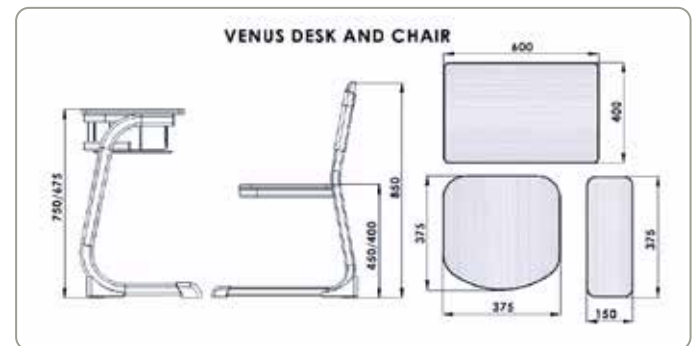

LEVELER SERIES

LEVELER - GENIUS - 001

Desk : L 1050 x W 400 x H 600 - 750
Chair : L 375 x W 375 x H 300 - 450

LEVELER - GENIUS - 002

Desk : L 600 x W 400 x H 600 - 750
Chair : L 375 x W 375 x H 300 - 450

Specification

Chair : L 385 x W 385 x H 400 - 450

VENUS - PL - 002

Desk : L 600 x W 400 x H 675 - 750

Chair : L 385 x W 385 x H 400 - 450

Specification

- Plywood Desk Top & Seat / Backrest
- Epoxy Spray Coated Paint Finish
- Plywood Desk Top & Plastic Seat / Backrest
- Bottom Bush & Quality Fasteners

VENUS SERIES

VENUS - WD - 001

Desk : L 1050 x W 400 x H 675 - 750
Chair : L 375 x W 375 x H 400 - 450

VENUS - WD - 002

Desk : L 600 x W 400 x H 675 - 750
Chair : L 375 x W 375 x H 400 - 450

Specification

- Plywood Desk Top & Seat / Backrest
- Epoxy Spray Coated Paint Finish
- Height Customization Available
- Bottom Bush & Quality Fasteners

INTEG 700 SERIES

INTEG 700 - 4S - 001

Desk : L 1800 x W 400 x H 750

Bench : L 1800 x W 300 x H 450

INTEG 700 - DS - 001

Desk : L 1050 x W 400 x H 750

Bench : L 1050 x W 300 x H 450

Specification