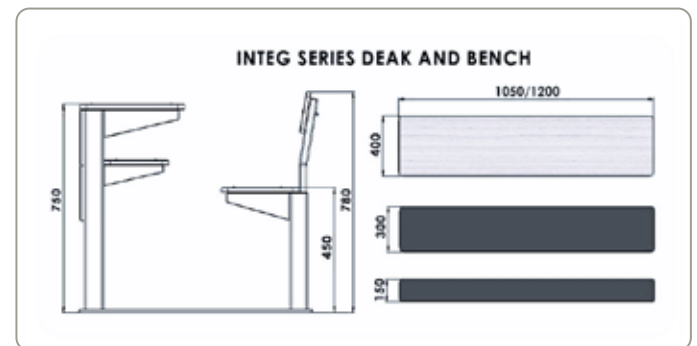

Chair : L 385 x W 385 x H 400 - 450

VENUS - PL - 002

Desk : L 600 x W 400 x H 675 - 750

Chair : L 385 x W 385 x H 400 - 450

Specification

- Plywood Desk Top & Seat / Backrest
- Epoxy Spray Coated Paint Finish
- Plywood Desk Top & Plastic Seat / Backrest
- Bottom Bush & Quality Fasteners

VENUS SERIES

VENUS - WD - 001

Desk : L 1050 x W 400 x H 675 - 750
Chair : L 375 x W 375 x H 400 - 450

VENUS - WD - 002

Desk : L 600 x W 400 x H 675 - 750
Chair : L 375 x W 375 x H 400 - 450

Specification

- Plywood Desk Top & Seat / Backrest
- Epoxy Spray Coated Paint Finish
- Height Customization Available
- Bottom Bush & Quality Fasteners

INTEG 700 SERIES

INTEG 700 - 4S - 001

Desk : L 1800 x W 400 x H 750

Bench : L 1800 x W 300 x H 450

INTEG 700 - DS - 001

Desk : L 1050 x W 400 x H 750

Bench : L 1050 x W 300 x H 450

Specification

Bench : L 1800 x W 300 x H 450

INTEG 700 - DS - 002

Desk : L 1050 x W 400 x H 750

Bench : L 1050 x W 300 x H 450

Specification

- Plywood Desk Top & Seat / Backrest
- Epoxy Spray Coated Paint Finish
- Height Customization Available
- Bottom Bush & Quality Fasteners