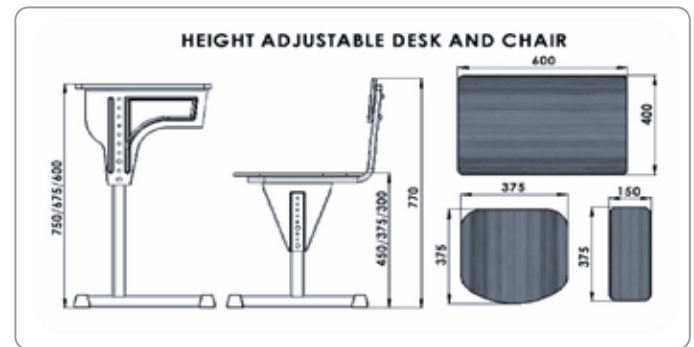

Desk : L 1050 x W 400 x H 600 - 750
Chair : L 375 x W 375 x H 300 - 450

LEVELER - ALFA - 002

Desk : L 600 x W 400 x H 600 - 750
Chair : L 375 x W 375 x H 300 - 450

Specification

- Plywood Desk Top & Seat / Backrest
- Epoxy Spray Coated Paint Finish
- Height Adjustable Desk & Chairs
- Bottom Bush & Quality Fasteners

LEVELER SERIES

LEVELER - GENIUS - 001

Desk : L 1050 x W 400 x H 600 - 750
Chair : L 375 x W 375 x H 300 - 450

LEVELER - GENIUS - 002

Desk : L 600 x W 400 x H 600 - 750
Chair : L 375 x W 375 x H 300 - 450

Specification

- Plywood Desk Top & Seat / Backrest
- Epoxy Spray Coated Paint Finish
- Height Adjustable Desk & Chairs
- Bottom Bush & Quality Fasteners

VENUS SERIES

VENUS - PL - 001

Desk : L 1050 x W 400 x H 675 - 750

Chair : L 385 x W 385 x H 400 - 450

VENUS - PL - 002

Desk : L 600 x W 400 x H 675 - 750

Chair : L 385 x W 385 x H 400 - 450

Specification

- Plywood Desk Top & Seat / Backrest
- Epoxy Spray Coated Paint Finish
- Plywood Desk Top & Plastic Seat / Backrest
- Bottom Bush & Quality Fasteners