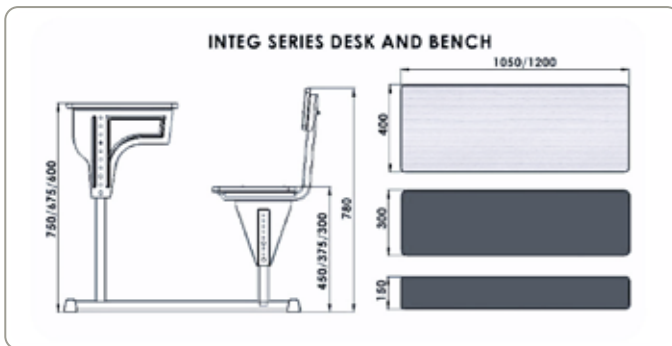

INTEG 700 SERIES

INTEG 700 - 4S - 003

Desk : L 1800 x W 400 x H 500 - 750
Bench : L 1800 x W 300 x H 275 - 450

INTEG 700 - DS - 003

Desk : L 1050 x W 400 x H 500 - 750
Bench : L 1050 x W 300 x H 275 - 450

Specification

- Plywood Desk Top & Seat / Backrest
- Epoxy Spray Coated Paint Finish
- Height Customization Available
- Bottom Bush & Quality Fasteners

INTEG 700 SERIES

INTEG 700 - DS - 004

Desk : L 1050 x W 400 x H 600 - 750
Bench : L 1050 x W 300 x H 300 - 450

INTEG 700 - DS - 005

Desk : L 1050 x W 400 x H 600-750
Bench : L 1050 x W 300 x H 300 - 450

Specification

- Plywood Desk Top & Seat / Backrest
- Epoxy Spray Coated Paint Finish
- Height Adjustable Desk & Bench
- Bottom Bush & Quality Fasteners