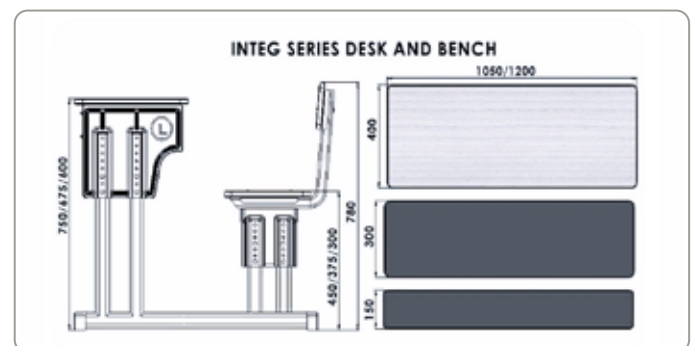

INTEG 700 SERIES

INTEG 700 - 4S - 003

Desk : L 1800 x W 400 x H 500 - 750
Bench : L 1800 x W 300 x H 275 - 450

INTEG 700 - DS - 003

Desk : L 1050 x W 400 x H 500 - 750
Bench : L 1050 x W 300 x H 275 - 450

Specification

- Plywood Desk Top & Seat / Backrest
- Epoxy Spray Coated Paint Finish
- Height Customization Available
- Bottom Bush & Quality Fasteners

INTEG 700 SERIES

INTEG 700 - DS - 004

Desk : L 1050 x W 400 x H 600 - 750
Bench : L 1050 x W 300 x H 300 - 450

INTEG 700 - DS - 005

Desk : L 1050 x W 400 x H 600-750
Bench : L 1050 x W 300 x H 300 - 450

Specification

- Plywood Desk Top & Seat / Backrest
- Epoxy Spray Coated Paint Finish
- Height Adjustable Desk & Bench
- Bottom Bush & Quality Fasteners