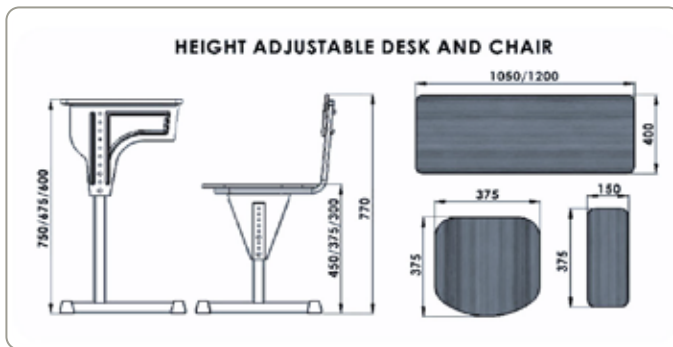

Desk : L 1050 x W 400 x H 600 - 750
Chair : L 375 x W 375 x H 300 - 450

LEVELER - ALFA - 002

Desk : L 600 x W 400 x H 600 - 750
Chair : L 375 x W 375 x H 300 - 450

Specification

- Plywood Desk Top & Seat / Backrest
- Epoxy Spray Coated Paint Finish
- Height Adjustable Desk & Chairs
- Bottom Bush & Quality Fasteners

LEVELER SERIES

LEVELER - GENIUS - 001

Desk : L 1050 x W 400 x H 600 - 750
Chair : L 375 x W 375 x H 300 - 450

LEVELER - GENIUS - 002

Desk : L 600 x W 400 x H 600 - 750
Chair : L 375 x W 375 x H 300 - 450

Specification

- Plywood Desk Top & Seat / Backrest
- Epoxy Spray Coated Paint Finish
- Height Adjustable Desk & Chairs
- Bottom Bush & Quality Fasteners

VENUS SERIES

VENUS - PL - 001

Desk : L 1050 x W 400 x H 675 - 750

Chair : L 385 x W 385 x H 400 - 450

VENUS - PL - 002

Desk : L 600 x W 400 x H 675 - 750

Chair : L 385 x W 385 x H 400 - 450

Specification

- Plywood Desk Top & Seat / Backrest
- Epoxy Spray Coated Paint Finish
- Plywood Desk Top & Plastic Seat / Backrest
- Bottom Bush & Quality Fasteners