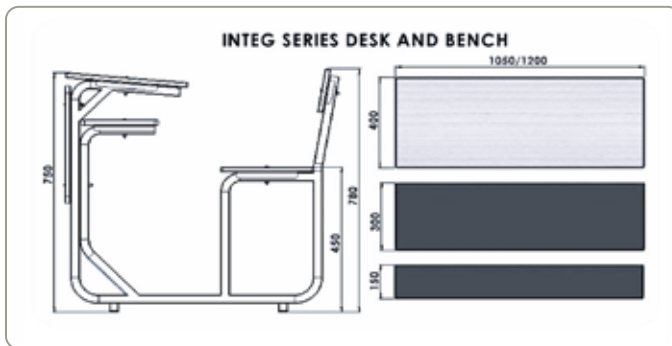

INTEG 700 - DS - 005

Desk : L 1050 x W 400 x H 600-750
Bench : L 1050 x W 300 x H 300 - 450

Specification

- Plywood Desk Top & Seat / Backrest
- Epoxy Spray Coated Paint Finish
- Height Adjustable Desk & Bench
- Bottom Bush & Quality Fasteners

INTEG 700 SERIES

INTEG 700 - DS - 006

Desk : L 1050 x W 400 x H 750
Bench : L 1050 x W 300 x H 450

INTEG 700 - DS - 007

Desk : L 1050 x W 400 x H 750
Bench : L 1050 x W 300 x H 450

Specification

- Plywood Desk Top & Seat / Backrest
- Epoxy Spray Coated Paint Finish
- Height Customization Available
- Bottom Bush & Quality Fasteners

INTEG 700 SERIES

INTEG 700 - DS - 008

Desk : L 1050 x W 400 x H 750

Chair : L 375 x W 375 x H 450

INTEG 700 - DS - 009

Desk : L 1050 x W 400 x H 750

Bench : L 1050 x W 300 x H 450

Specification