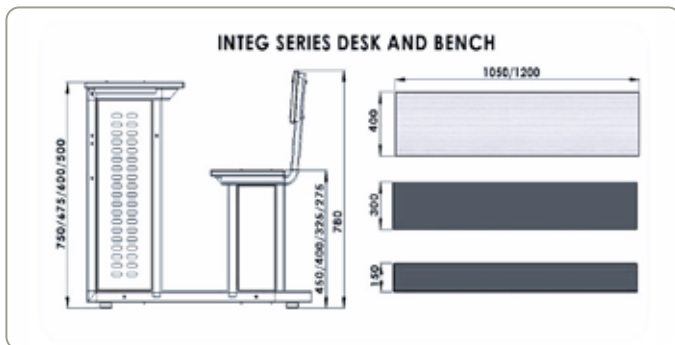

Bench : L 1800 x W 300 x H 450

INTEG 700 - DS - 002

Desk : L 1050 x W 400 x H 750

Bench : L 1050 x W 300 x H 450

Specification

- Plywood Desk Top & Seat / Backrest
- Epoxy Spray Coated Paint Finish
- Height Customization Available
- Bottom Bush & Quality Fasteners

INTEG 700 SERIES

INTEG 700 - 4S - 003

Desk : L 1800 x W 400 x H 500 - 750
Bench : L 1800 x W 300 x H 275 - 450

INTEG 700 - DS - 003

Desk : L 1050 x W 400 x H 500 - 750
Bench : L 1050 x W 300 x H 275 - 450

Specification

- Plywood Desk Top & Seat / Backrest
- Epoxy Spray Coated Paint Finish
- Height Customization Available
- Bottom Bush & Quality Fasteners

INTEG 700 SERIES

INTEG 700 - DS - 004

Desk : L 1050 x W 400 x H 600 - 750
Bench : L 1050 x W 300 x H 300 - 450