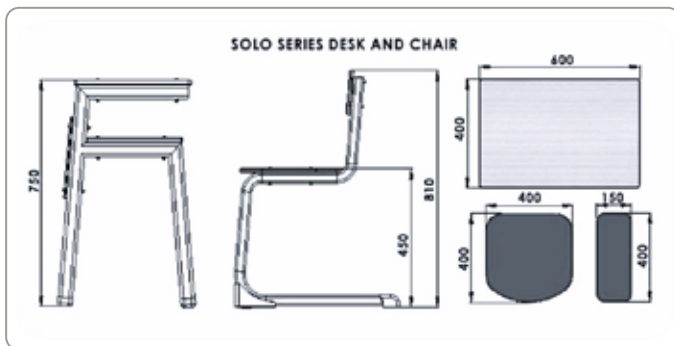

SOLO SERIES

SOLO - SS - 001

Desk : L 600 x W 400 x H 750

Chair : L 400 x W 400 x H 450

SOLO - SS - 002

Desk : L 600 x W 400 x H 750

Chair : L 400 x W 400 x H 450

Specification

- Plywood Desk Top & Seat / Backrest
- Epoxy Spray Coated Paint Finish
- Free Standing Desk & Chair
- Bottom Bush & Quality Fasteners

SOLO SERIES

SOLO - SS - 003

Desk : L 600 x W 400 x H 750
Chair : L 400 x W 400 x H 450