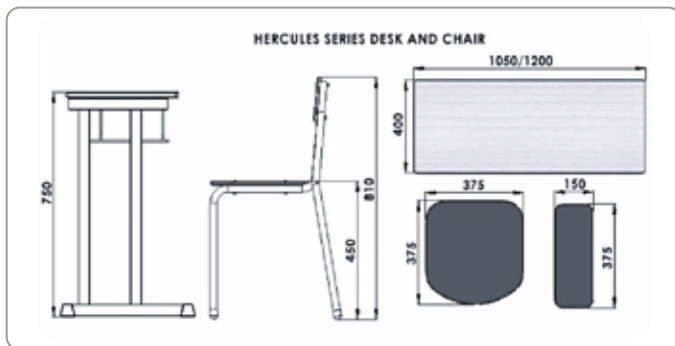

INTEG 700 SERIES

INTEG 700 - DS - 008

Desk : L 1050 x W 400 x H 750

Chair : L 375 x W 375 x H 450

INTEG 700 - DS - 009

Desk : L 1050 x W 400 x H 750

Bench : L 1050 x W 300 x H 450

Specification

- Plywood Desk Top & Seat / Backrest
- Epoxy Spray Coated Paint Finish
- Height Customization Available
- Bottom Bush & Quality Fasteners

HERCULES SERIES

HERCULES - DS - 001

Desk : L 1050 x W 400 x H 750

Chair : L 375 x W 375 x H 450

HERCULES - DS - 002

Desk : L 1050 x W 400 x H 750

Chair : L 375 x W 375 x H 450

Specification

- Plywood Desk Top & Seat / Backrest
- Epoxy Spray Coated Paint Finish
- Free Standing Desk & Chairs
- Bottom Bush & Quality Fasteners

HERCULES SERIES

HERCULES - DS - 003

Desk : L 1050 x W 400 x H 750

Bench : L 1050 x W 300 x H 450

HERCULES - DS - 004

Desk : L 1050 x W 400 x H 750

Bench : L 1050 x W 300 x H 450

Specification