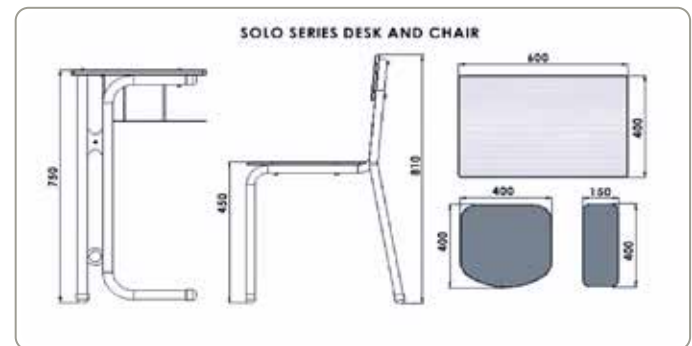

SOLO SERIES

SOLO - SS - 001

Desk : L 600 x W 400 x H 750

Chair : L 400 x W 400 x H 450

SOLO - SS - 002

Desk : L 600 x W 400 x H 750

Chair : L 400 x W 400 x H 450

Specification