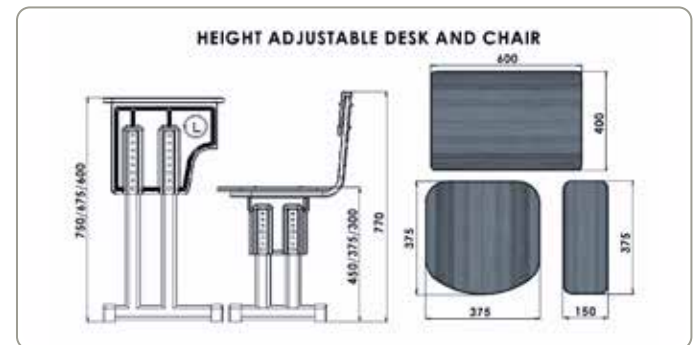

Desk : L 1050 x W 400 x H 600 - 750
Chair : L 375 x W 375 x H 300 - 450

LEVELER - ALFA - 002

Desk : L 600 x W 400 x H 600 - 750
Chair : L 375 x W 375 x H 300 - 450

Specification

- Plywood Desk Top & Seat / Backrest
- Epoxy Spray Coated Paint Finish
- Height Adjustable Desk & Chairs
- Bottom Bush & Quality Fasteners

LEVELER SERIES

LEVELER - GENIUS - 001

Desk : L 1050 x W 400 x H 600 - 750
Chair : L 375 x W 375 x H 300 - 450

LEVELER - GENIUS - 002

Desk : L 600 x W 400 x H 600 - 750
Chair : L 375 x W 375 x H 300 - 450

Specification

- Plywood Desk Top & Seat / Backrest
- Epoxy Spray Coated Paint Finish
- Height Adjustable Desk & Chairs
- Bottom Bush & Quality Fasteners

VENUS SERIES

VENUS - PL - 001

Desk : L 1050 x W 400 x H 675 - 750