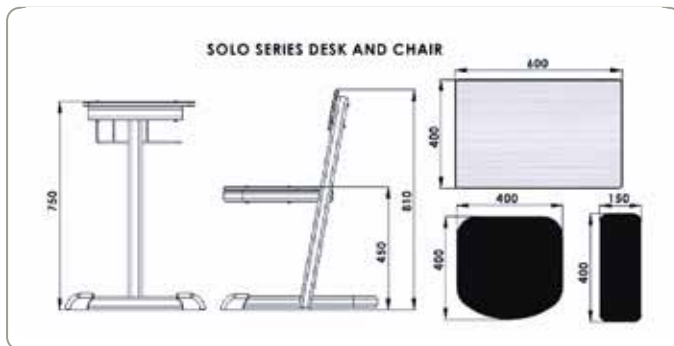

Specification

- Plywood Desk Top & Seat / Backrest
- Epoxy Spray Coated Paint Finish
- Free Standing Desk & Chair
- Bottom Bush & Quality Fasteners