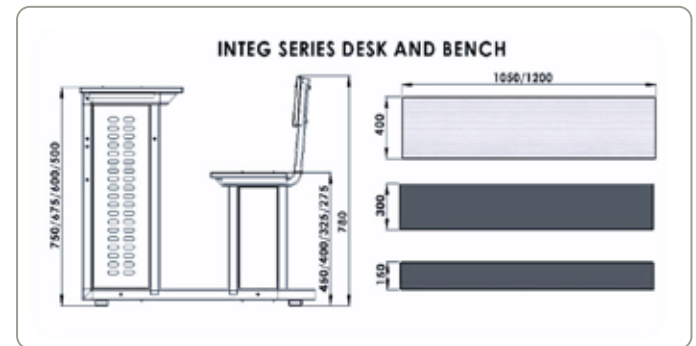

INTEG 700 - DS - 005

Desk : L 1050 x W 400 x H 600-750
Bench : L 1050 x W 300 x H 300 - 450

Specification

- Plywood Desk Top & Seat / Backrest
- Epoxy Spray Coated Paint Finish
- Height Adjustable Desk & Bench
- Bottom Bush & Quality Fasteners

INTEG 700 SERIES

INTEG 700 - DS - 006

Desk : L 1050 x W 400 x H 750
Bench : L 1050 x W 300 x H 450

INTEG 700 - DS - 007

Desk : L 1050 x W 400 x H 750
Bench : L 1050 x W 300 x H 450

Specification

- Plywood Desk Top & Seat / Backrest
- Epoxy Spray Coated Paint Finish
- Height Customization Available
- Bottom Bush & Quality Fasteners

INTEG 700 SERIES

INTEG 700 - DS - 008

Desk : L 1050 x W 400 x H 750

Chair : L 375 x W 375 x H 450

INTEG 700 - DS - 009

Desk : L 1050 x W 400 x H 750

Bench : L 1050 x W 300 x H 450

Specification