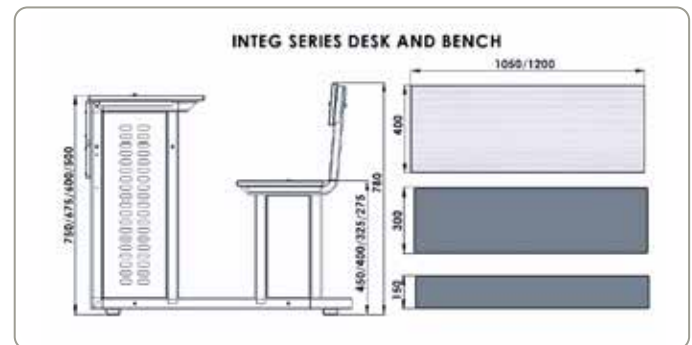

Bench : L 1800 x W 300 x H 450

INTEG 700 - DS - 002

Desk : L 1050 x W 400 x H 750

Bench : L 1050 x W 300 x H 450

Specification

- Plywood Desk Top & Seat / Backrest
- Epoxy Spray Coated Paint Finish
- Height Customization Available
- Bottom Bush & Quality Fasteners

INTEG 700 SERIES

INTEG 700 - 4S - 003

Desk : L 1800 x W 400 x H 500 - 750
Bench : L 1800 x W 300 x H 275 - 450

INTEG 700 - DS - 003

Desk : L 1050 x W 400 x H 500 - 750
Bench : L 1050 x W 300 x H 275 - 450

Specification

- Plywood Desk Top & Seat / Backrest
- Epoxy Spray Coated Paint Finish
- Height Customization Available
- Bottom Bush & Quality Fasteners

INTEG 700 SERIES

INTEG 700 - DS - 004

Desk : L 1050 x W 400 x H 600 - 750
Bench : L 1050 x W 300 x H 300 - 450

INTEG 700 - DS - 005

Desk : L 1050 x W 400 x H 600-750
Bench : L 1050 x W 300 x H 300 - 450

Specification

- Plywood Desk Top & Seat / Backrest
- Epoxy Spray Coated Paint Finish
- Height Adjustable Desk & Bench
- Bottom Bush & Quality Fasteners