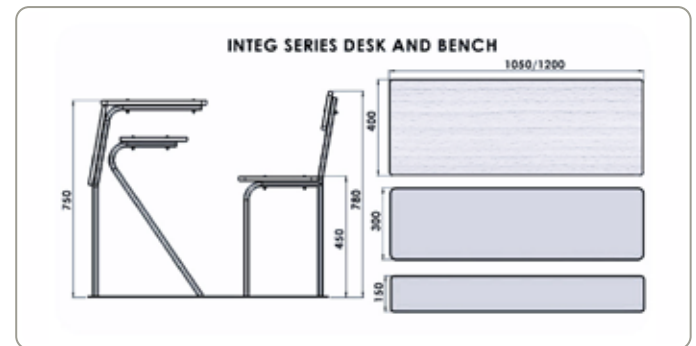

INTEG 700 SERIES

INTEG 700 - 4S - 001

Desk : L 1800 x W 400 x H 750

Bench : L 1800 x W 300 x H 450

INTEG 700 - DS - 001

Desk : L 1050 x W 400 x H 750

Bench : L 1050 x W 300 x H 450

Specification

- Plywood Desk Top & Seat / Backrest
- Epoxy Spray Coated Paint Finish
- Height Customization Available
- Bottom Bush & Quality Fasteners

INTEG 700 SERIES

INTEG 700 - 4S - 002

Desk : L 1800 x W 400 x H 750

Bench : L 1800 x W 300 x H 450

INTEG 700 - DS - 002

Desk : L 1050 x W 400 x H 750

Bench : L 1050 x W 300 x H 450

Specification

- Plywood Desk Top & Seat / Backrest
- Epoxy Spray Coated Paint Finish
- Height Customization Available
- Bottom Bush & Quality Fasteners