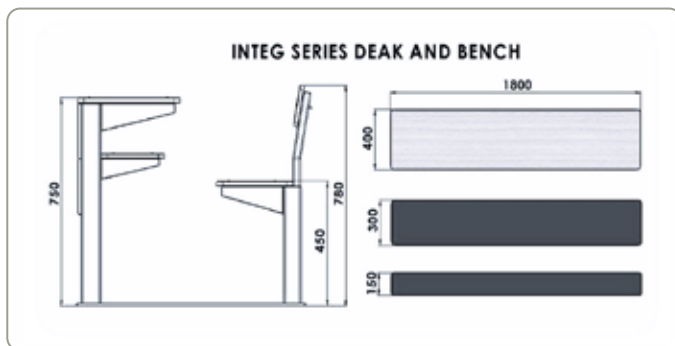

Chair : L 385 x W 385 x H 400 - 450

VENUS - PL - 002

Desk : L 600 x W 400 x H 675 - 750

Chair : L 385 x W 385 x H 400 - 450

Specification

- Plywood Desk Top & Seat / Backrest
- Epoxy Spray Coated Paint Finish
- Plywood Desk Top & Plastic Seat / Backrest
- Bottom Bush & Quality Fasteners

VENUS SERIES

VENUS - WD - 001

Desk : L 1050 x W 400 x H 675 - 750
Chair : L 375 x W 375 x H 400 - 450

VENUS - WD - 002

Desk : L 600 x W 400 x H 675 - 750
Chair : L 375 x W 375 x H 400 - 450

Specification

- Plywood Desk Top & Seat / Backrest
- Epoxy Spray Coated Paint Finish
- Height Customization Available
- Bottom Bush & Quality Fasteners

INTEG 700 SERIES

INTEG 700 - 4S - 001

Desk : L 1800 x W 400 x H 750

Bench : L 1800 x W 300 x H 450

INTEG 700 - DS - 001

Desk : L 1050 x W 400 x H 750

Bench : L 1050 x W 300 x H 450

Specification

Bench : L 1800 x W 300 x H 450

INTEG 700 - DS - 002

Desk : L 1050 x W 400 x H 750

Bench : L 1050 x W 300 x H 450

Specification

- Plywood Desk Top & Seat / Backrest
- Epoxy Spray Coated Paint Finish
- Height Customization Available
- Bottom Bush & Quality Fasteners