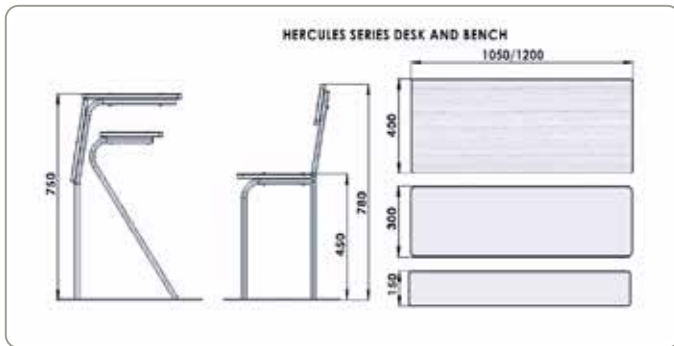

Specification

- Plywood Desk Top & Seat / Backrest
- Epoxy Spray Coated Paint Finish
- Free Standing Desk & Chairs
- Bottom Bush & Quality Fasteners