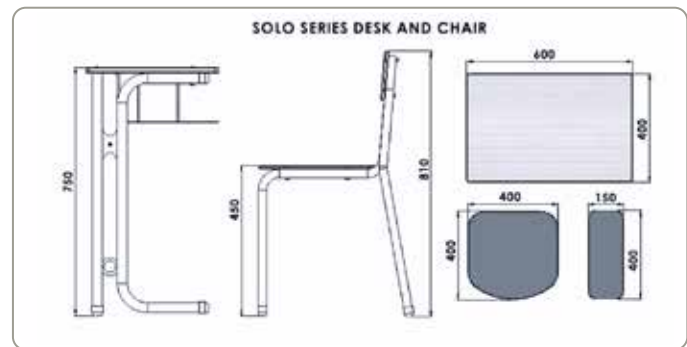

SOLO SERIES

SOLO - SS - 005

Desk : L 600 x W 400 x H 750

Chair : L 400 x W 400 x H 450

SOLO - SS - 006

Desk : L 600 x W 400 x H 750

Chair : L 400 x W 400 x H 450

Specification