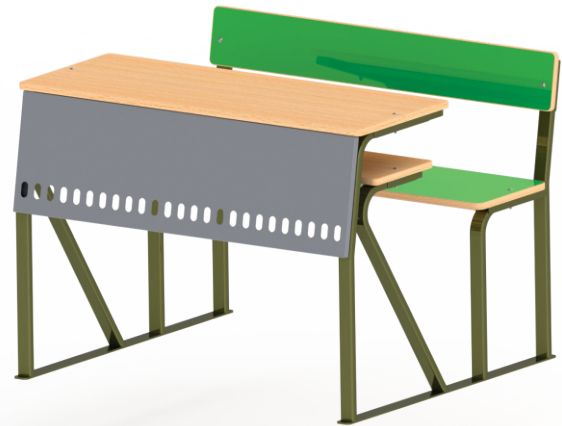

INTEG 700 - DS - 002

Desk : L 1050 x W 400 x H 750
Bench : L 1050 x W 300 x H 450