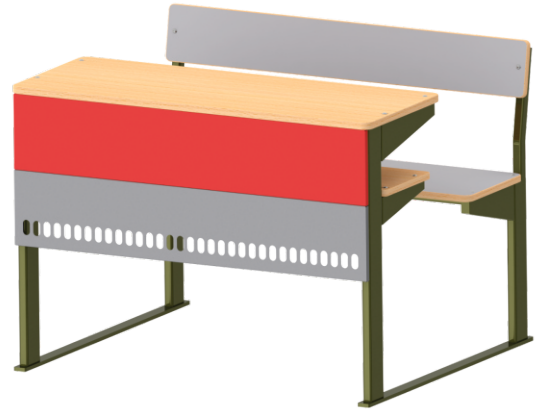

These complete manufacturing facilities are complements by strong technical fore. Our product series presently include student Desk and Bench or Chairs, Teacher Table and Chairs, Library Book Shelves, Racks, Reading Table, Green Board, White Board, Laboratory Furniture, Training Room Furniture, Lecture Theatres, Canteen Furniture and Office Furniture. These series are mainly made from treated Wood or Plywood and tabular steel available in various designs and models.

Desk : L 1050 x W 400 x H 600 - 750
Chair : L 375 x W 375 x H 350 - 450

VENUS - WD - 002

Desk : L 600 x W 400 x H 600 - 750
Chair : L 375 x W 375 x H 350 - 450

INTEG 700 SERIES

INTEG 700 - 4S - 001

Desk : L 1800 x W 400 x H 750
Bench : L 1800 x W 300 x H 450

INTEG 700 - DS - 001

Desk : L 1050 x W 400 x H 750
Bench : L 1050 x W 300 x H 450

INTEG 700 - 4S - 002

Desk : L 1800 x W 400 x H 750
Bench : L 1800 x W 300 x H 450

INTEG 700 - DS - 002

Desk : L 1050 x W 400 x H 750
Bench : L 1050 x W 300 x H 450